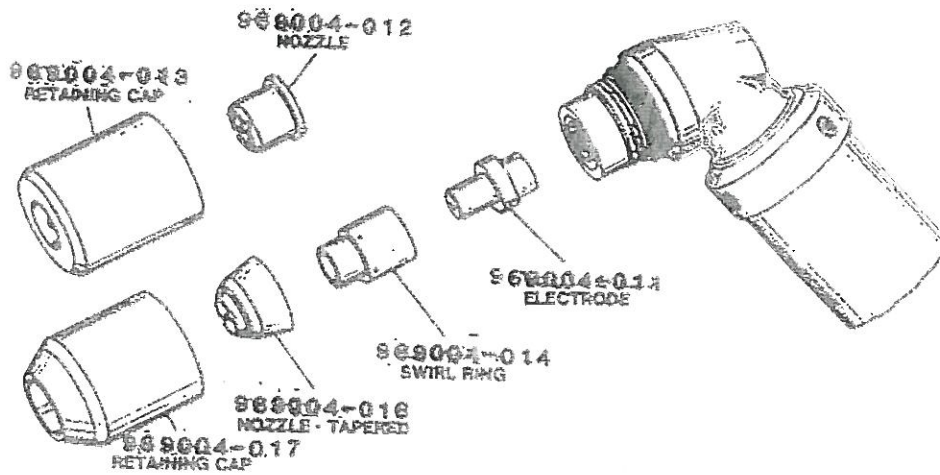

MAX 40

Poweron - Plasma Plus.

PCH-51

- 1. O-RING 969003-010
- 2. ELECTRODE 969003-011
- 3. TIP 969003-012
- 4. SHIELD CUP 969003-013
- 5. CASTLE CUP 969003-014
- 6. NUT DRIVER 969003-016
- 7. TIP WRENCH 969003-017