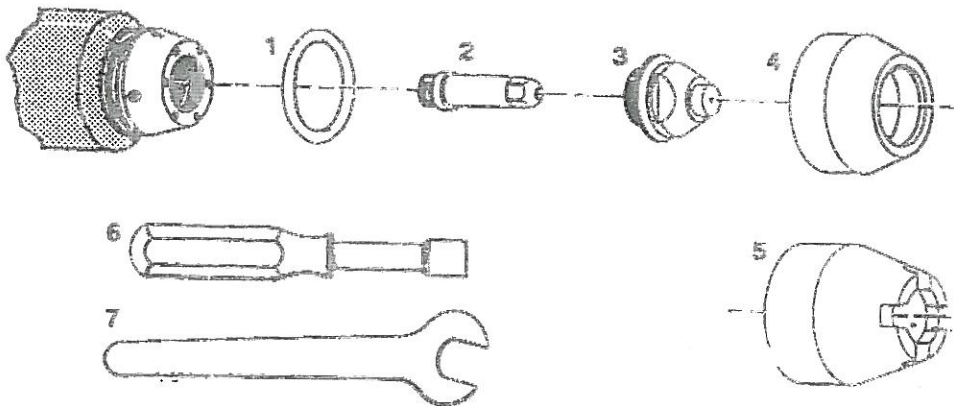

MAX 40

Poweron - Plasma Plus.

PCH-51

- 1. O-RING 969003-010
- 2. ELECTRODE 969003-011
- 3. TIP 969003-012
- 4. SHIELD CUP 969003-013
- 5. CASTLE CUP 969003-014
- 6. NUT DRIVER 969003-016
- 7. TIP WRENCH 969003-017