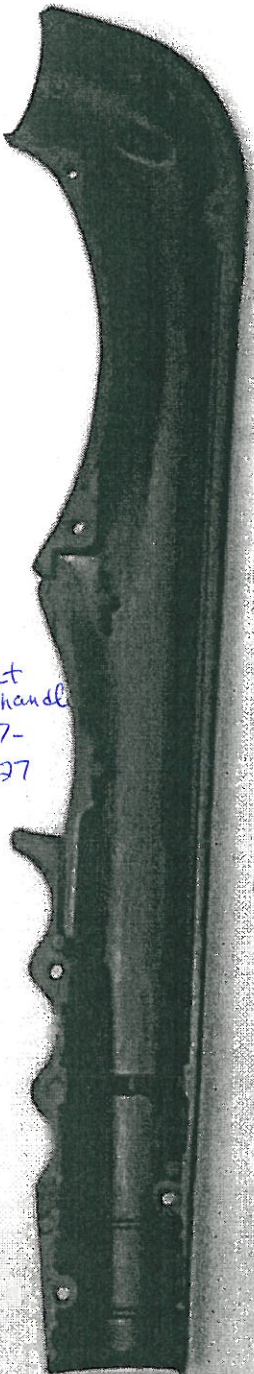

POWCON PT100

969007-561

TORCH HEAD (75 DEG)
969007-859

ELECTRODE

SAFETY-SLEEVE

TIP

TIPS: Right hand (large)

969007-562 = .055

568 = .040

570 = .060

Gouge	{	579 = .078
		580 = .090
		581 = .100

Right handle
969007-827

969007-023
↑
TRIGGER SWITCH

HANDLE ASSY (2) 75 DEG

969007-842 (SET) w/screws

Left handle
969007-828

BOOT RING

CABLE BOOT

TORCH BODY ASSY KIT

25' - PT100 - 90° - 969007-824
 25' PT100 - 75° - 969007-924
 25FT cable = 969007-000
 50FT cable = 969007-054