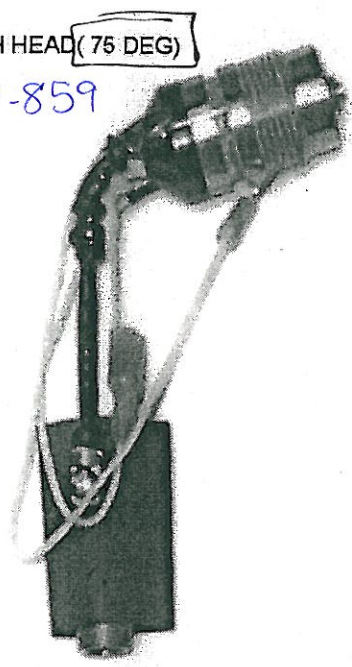

POWCON PT100

969007-561

TORCH HEAD (75 DEG)
969007-859

ELECTRODE

SAFETY-SLEEVE

TIP

TIPS: Right hand (large)

969007-562 = .055

568 = .040

570 = .060

Gouge	{	579 = .078
		580 = .090
		581 = .100

Right handle
969007-827

969007-023
↑
TRIGGER SWITCH

HANDLE ASSY (2) 75 DEG

969007-842 (SET) w/screws

Left handle
969007-828

BOOT RING

CABLE BOOT

TORCH BODY ASSY KIT

25' - PT100 - 90° - 969007-824
 25' PT100 - 75° - 969007-924
 25FT cable = 969007-000
 50FT cable = 969007-054